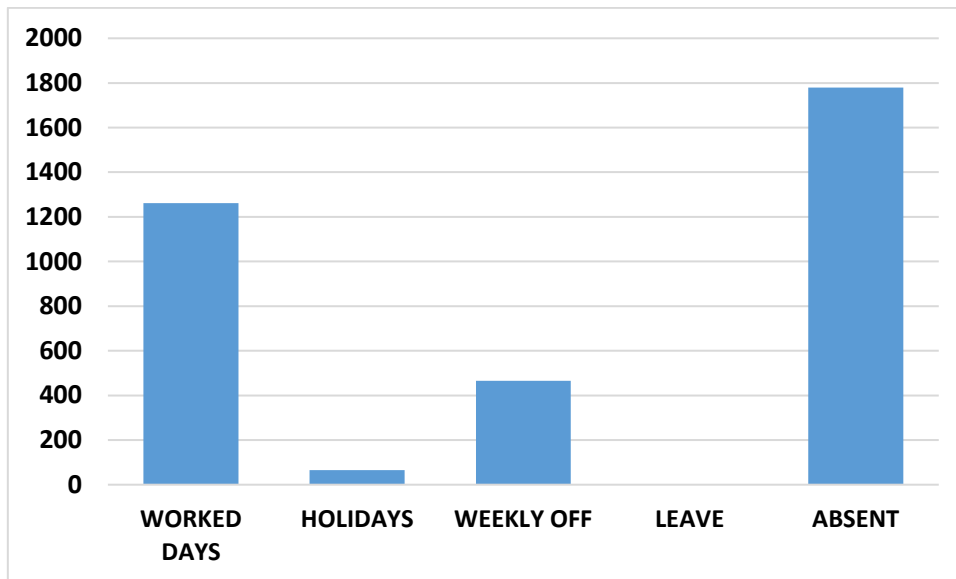

## ANALYSIS OF ATTENDANCE OF STUDENTS FOR THE MONTH OF NOVEMBER 2019

### BATCH - ATTENDANCE OF 1<sup>ST</sup> SEMESTER