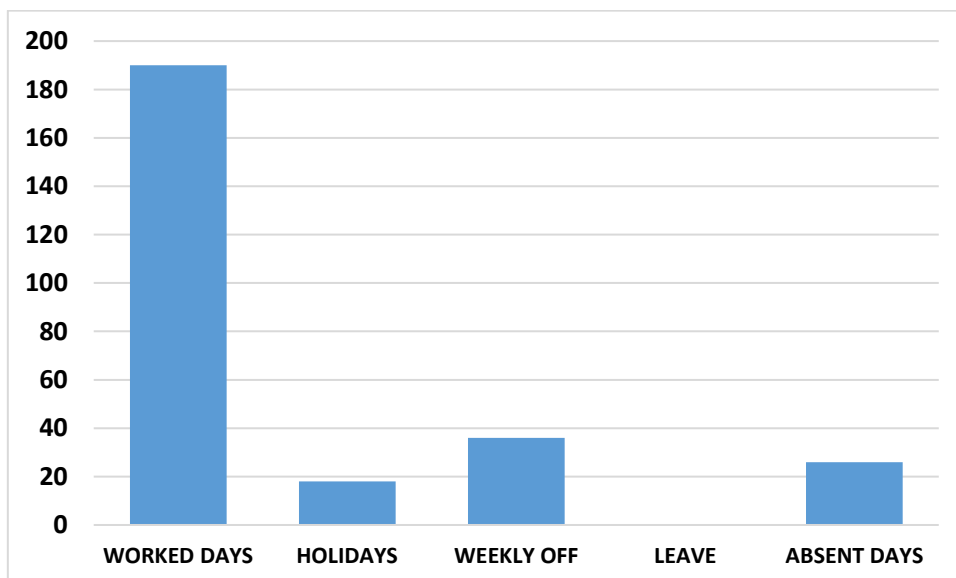

## ANALYSIS OF ATTENDANCE OF STUDENTS FOR THE MONTH OF NOVEMBER 2019

### BATCH - ATTENDANCE OF 1<sup>ST</sup> SEMESTER